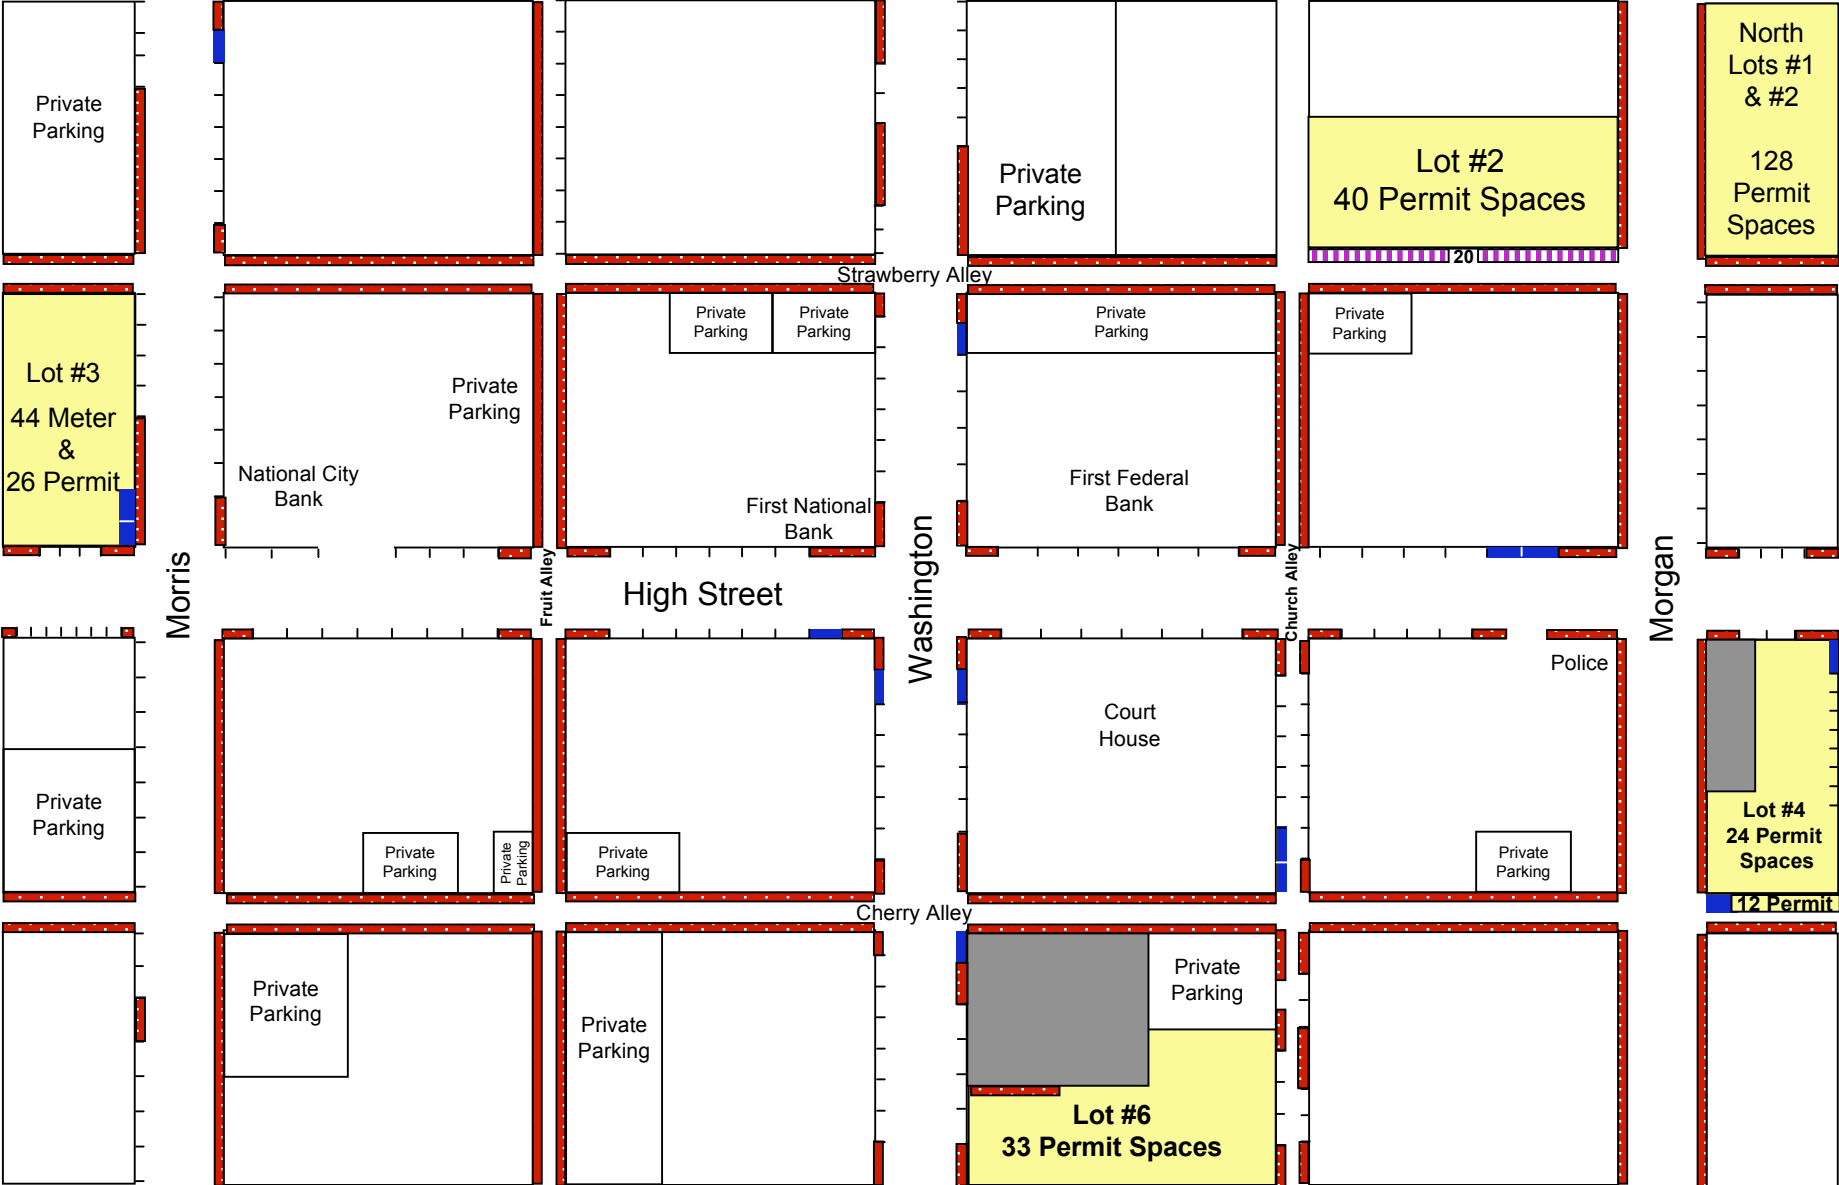

Waynesburg, PA Parking Plan

- No Parking
- Handicap Parking - 14
- 2 Hr Parking - 169
- Permit Parking - 263
- Meter Parking - 64

Not to Scale. For orientation only